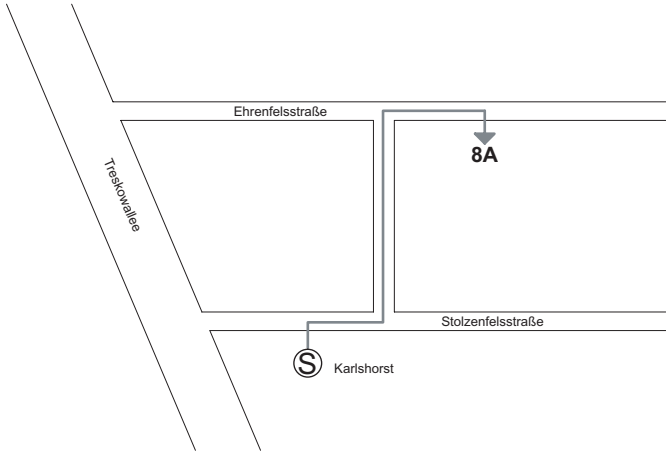

Die Gedenktafel wurde gestiftet von
The memorial plaque was funded by

Hendrik A. Berinson (Berlin)
Adam J. Boxer (New York)

www.berinson.de
www.ubugallery.com